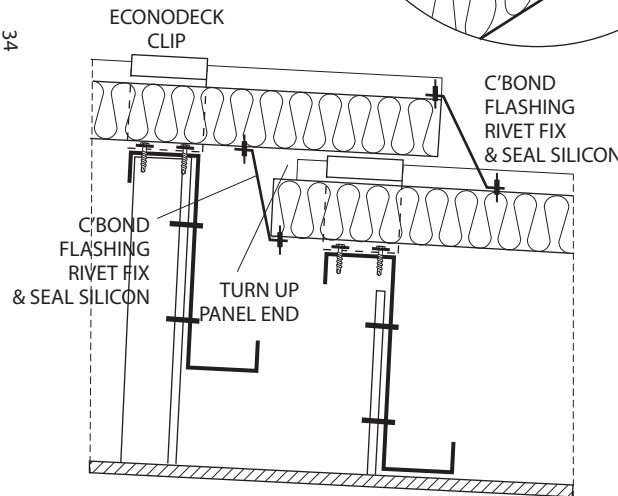

BOX GUTTER DETAIL

ECONODECK STEP EXPANSION JOINT

ECONODECK MID SPAN THERMAL CUT

THIS DRAWING IS THE PROPERTY OF AUSTRAL INSULATION AND MAY NOT BE REPRODUCED IN WHOLE OR IN PART WITHOUT THEIR PRIOR WRITTEN CONSENT.  
ALL COPYRIGHT RESERVED.

INSULATED DETAILS  
**Econodeck® Roof Panel**  
**EXTERNAL ROOF DETAIL**

Drawn	SDH
Date	17.03.08
Rev.	23.07.08
Drng. N <sup>o</sup> .	A3