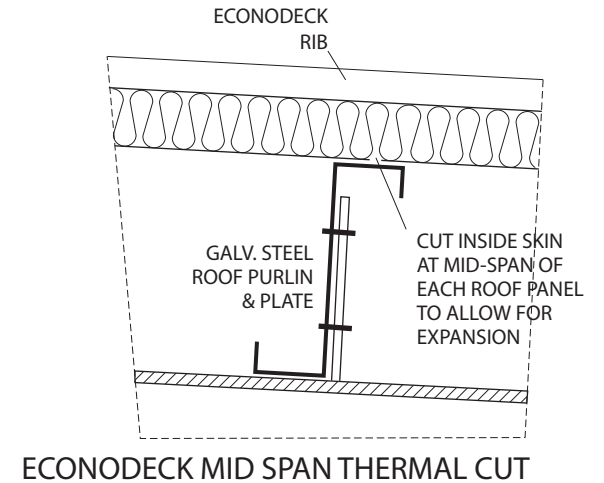

BOX GUTTER DETAIL

ECONODECK STEP EXPANSION JOINT

ECONODECK MID SPAN THERMAL CUT

THIS DRAWING IS THE PROPERTY OF AUSTRAL INSULATION AND MAY NOT BE REPRODUCED IN WHOLE OR IN PART WITHOUT THEIR PRIOR WRITTEN CONSENT.  
ALL COPYRIGHT RESERVED.

INSULATED DETAILS  
**Econodeck® Roof Panel**  
**EXTERNAL ROOF DETAIL**

Drawn	SDH
Date	17.03.08
Rev.	23.07.08
Drng. N <sup>o</sup> .	A3